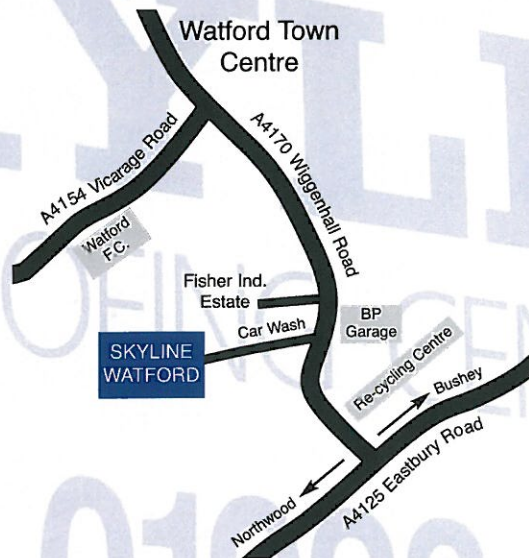

Skyline Watford Branch

Wigganhall Industrial Estate
Wigganhall Road, Watford
Hertfordshire, WD18 0FL

Tel: 01923 226726 Fax: 01923 226526

Branch Manager: Bob Skinner

Business Development Manager: John Kinsella Mobile: 07985 607310

SKYLINE BRANCHES

HANWELL
020 8571 1666

FELTHAM
020 8893 8812

UXBRIDGE
01895 233524

LEWISHAM
020 7358 1000

BEDFORD
01234 271367

EDGWARE
020 8951 5677

KINGS LANGLEY
01923 262620

WATFORD
01923 226726

LEIGHTON BUZZARD
01525 374723

01923 226726

www.skylineroofing.co.uk