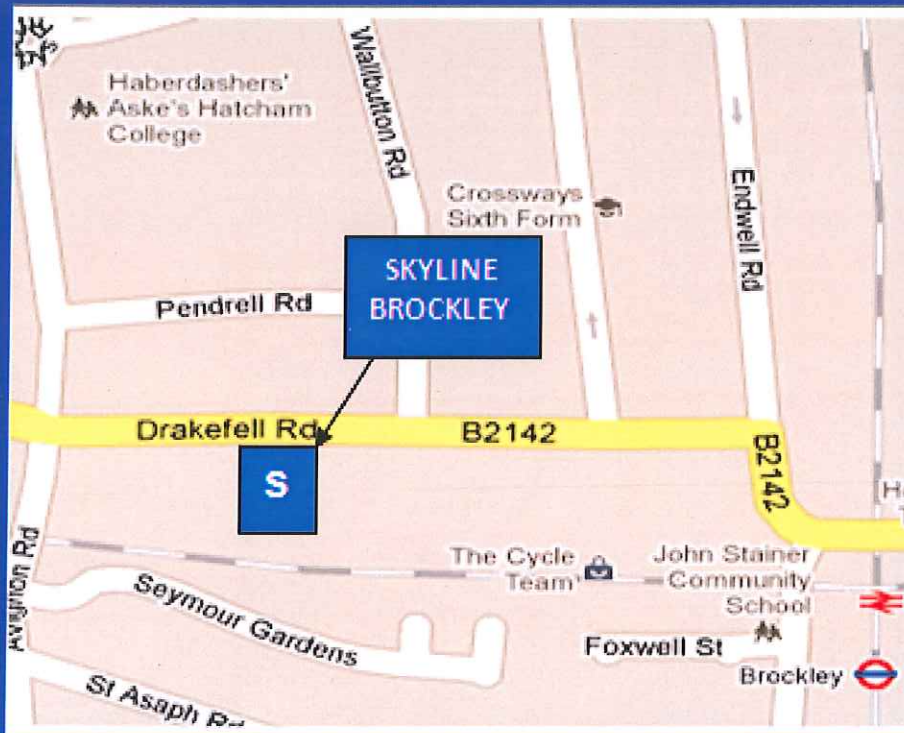

All the materials you will need to
achieve the best results!

Available from our LEWISHAM BRANCH

t: 0207 358 1000

e: trishamoran@skylineroofing.co.uk

198 Drakefell Road
Brockley
Lewisham
SE4 2DS